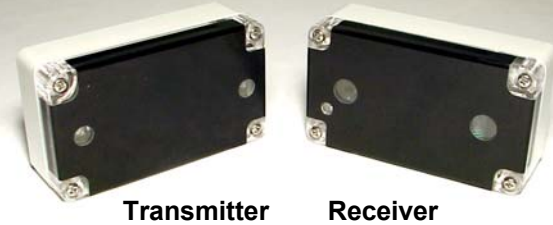

Walker Directional 900 NEMA

Measures Counts for Traffic in Each Direction

NEMA 4X Enclosure for Outdoor Use

Part # = 3005-104

The Walker Directional 900 NEMA is a compact, battery operated, wireless 900MHz, dual-beam, infrared counter with the capability of maintaining directional counts for all customer traffic flow. The addition of the NEMA 4X enclosure provides protection against the elements and permits outdoor installation of the counter. This directional counter will cover a 25 foot measurement span and provide up to 5 years of battery life.

When paired with the CompuCount unit (sold separately), count data is automatically and wirelessly sent by the Walker Directional 900 to the CompuCount and interpreted as individual, dual directional counts. Up to sixteen Walker Wireless counters in the same environment can be handled by one CompuCount unit. The optional CompuCount allows tracking of the data by the half-hour, hour, day, week, and month. This data is viewed by your Personal Computer Web Browser.

Key Advantages

- Everyone crossing the beam is counted. Our sensor is never confused by color or size.
- No electrical wiring is required.
- Small size, low weight, fast and easy installation.
- Measures 4.5" L x 2.5"H x 1.5" deep, 11 ounces.
- Maintains directional counts for all customer traffic flow.
- Compatible with optional BoostAcount repeaters and CompuCount data managers enabling counts to be viewed on a computer.
- One Year Warranty.

Main Features

- IR beam-interrupt 24-bit counter.
- Battery life: 5 years typical.
- Battery Type: 3.6 V Lithium, user replaceable, custom package from Walker Wireless.
- Unique Serial Number to identify specific doors and locations.
- Attractive, weather proof, NEMA 4X enclosure.
- Typical indoor radio range up to 1500 feet..
- CRC-16 Error Checked Radio Data for accuracy.
- Complies with Part 15 of FCC Rules.